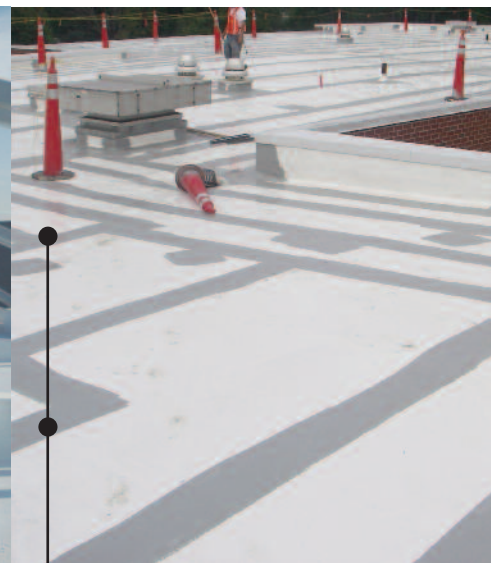

Solutions

Tremco Roofing offers several options for restoring your

weathered single ply roof system, including AlphaGuard, our premium liquid applied urethane system; our two-coat Geogard urethane restoration coating; and our acrylic ICE Coating, a one-coat, low-odor solution. Whichever you choose for your building's roofing needs, Tremco, an ISO 9001:2008 company, provides the strictest quality controls to ensure product consistency and performance.

STRESS-FREE APPLICATION

Throughout the United States and Canada, Tremco Roofing works with a select group of contractors who are highly trained and experienced in installing all products. Your Tremco Roofing representative can provide you with names of contractors in your area, taking the guesswork out of selecting a quality contractor.

LONG-TERM PERFORMANCE

Tremco Roofing restoration systems offer a variety of warranties to ensure the performance of your weathered single ply roof system. For all material and labor warranted coating projects, job site inspections are conducted to ensure that your system will provide you with years of quality service life.

ALPHAGUARD® & GEOGARD® Polyurethane Roof Coating Systems

These two-coat urethane systems provide excellent weatherproofing protection and reflectivity with a smooth, self-leveling surface.

- Withstands harsh roof top pollutants
- Can be applied directly to EPDM, Hypalon, TPO, PIB and reinforced PVC
- Resistant to ponding water
- Maintains existing fire ratings of previous roof system
- Provides 85% reflectivity to increase energy savings
- Material and labor warranties available

SOLARGARD® & ICE® Acrylic Roof Coating Systems

Two white acrylic roof coating options provide reflectivity and waterproofing to a variety of weathered single ply membrane systems. ENERGY STAR rated and VOC compliant, Solargard and ICE coatings are spray or roller applied, after priming with a universal single ply primer. Solargard and ICE roof restoration options offer material and labor warranties.

ICE Coating

- Low-odor, high-solids quick dry formula
- Applied in a prime and one coat application to EPDM, Hypalon, TPO, PIB and reinforced PVC
- Reduces energy costs with its highly reflective white surface
- Maintains existing UL and FM approvals

Solargard 6083

- Excellent resistance to weathering
- High elongation
- Low temperature flexibility
- Available in white, 16 standard and custom colors
- Formulated to meet and/or exceed ASTM D-6083

SEAM SEALER

Because seam integrity is one of the major issues with weathered single ply systems, Seam Sealer is designed to provide extra protection around flashings, details, penetrations and seams to eliminate the potential for water to infiltrate the system and your building. It can be used as a patch and repair item for failing seams and penetrations or as extra protection to these areas when coating the entire weathered single ply system with either AlphaGuard, Geogard, Solargard or ICE roof restoration coating systems.