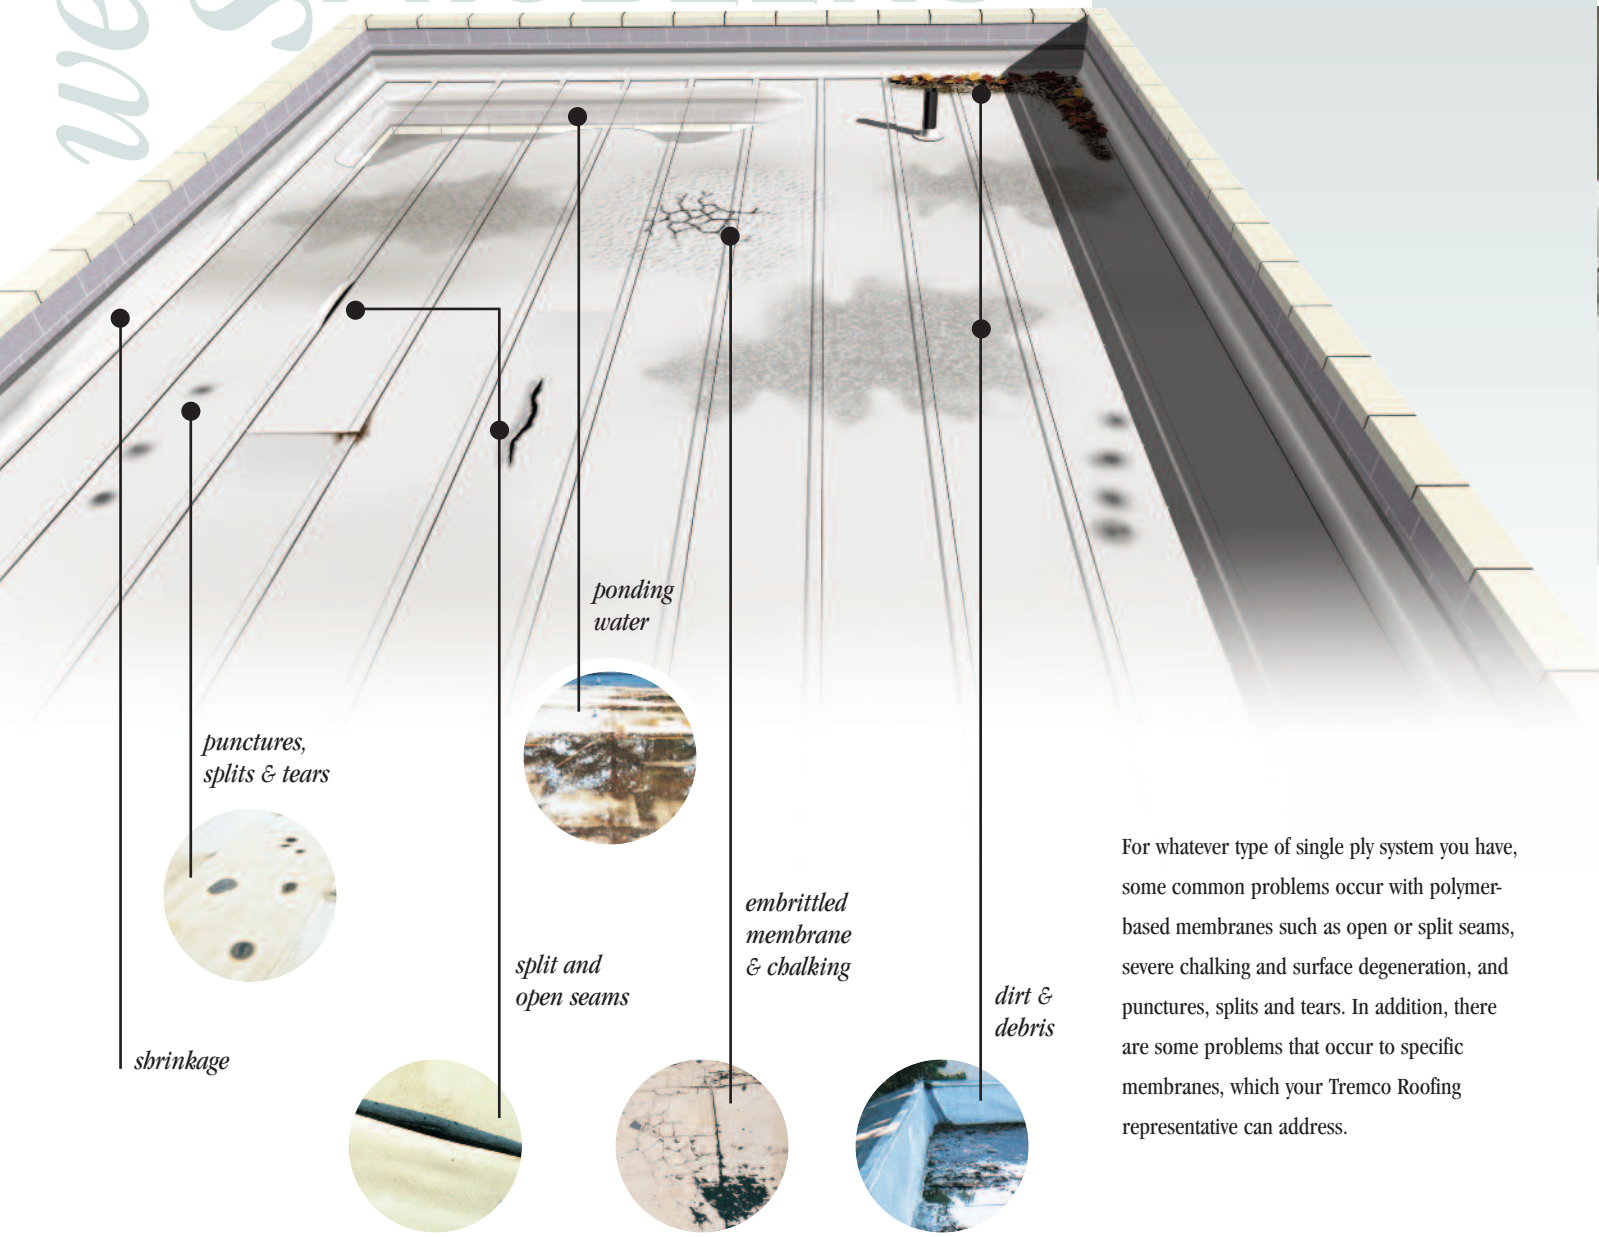

weathered single ply

RESTORATION
COATING SYSTEMS
*for Weathered
Single Ply Roofs*

**RESTORATION
SOLUTIONS**
for **ROOFS**
and **WALLS**

TREMCO[®]
ROOFING & BUILDING MAINTENANCE

weathered single ply

Tremco Roofing offers a variety of waterproofing, weatherproofing and reflective coating systems to restore and extend the life of your weathered single ply roof system. Our Coatings

- INCREASE SERVICE LIFE OF YOUR EXISTING ROOF SYSTEM
- PROVIDE WATERPROOFING FOR A LEAK-FREE ROOF SYSTEM
- ADD A REFLECTIVE SURFACE TO REDUCE ENERGY COSTS
- ELIMINATE DISRUPTIVE TEAR-OFF FOR A FRACTION OF THE COST

PROBLEMS

FREE ROOF INSPECTIONS

Before a product or restoration coating system can be selected or even recommended, your roof system needs to be completely inspected to determine your roof's condition and problems. Tremco Roofing offers no-obligation roof inspections necessary to provide you with the most beneficial solution to your particular roofing need.

For whatever type of single ply system you have, some common problems occur with polymer-based membranes such as open or split seams, severe chalking and surface degeneration, and punctures, splits and tears. In addition, there are some problems that occur to specific membranes, which your Tremco Roofing representative can address.